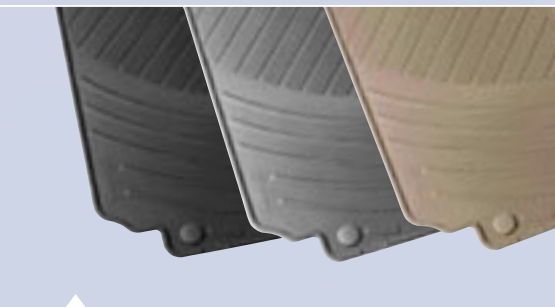

All-Season Floor Mat Set

These custom-designed rubber floor mats are a great way to keep the carpet in your SL-Class in top condition. Deep channels trap water, mud and melting snow. Easy to clean. Two mats per set. Available in black, beige or grey.